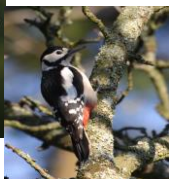

FEMALE

YES
YES

APR MAY

SOUTH RAILWAY SHAW
NESTING MIDDLE OF AGW NEAR NEW GLADE
NESTING NEAR PIERCES WOOD/JEREMY'S BRIDGE