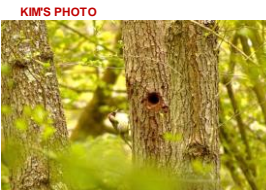

YES
YES

MAR
APR

ENTRANCE TO AGW/RAILWAY BRIDGE
BOUNDARY PATH

AMBER

(PIED WOODPECKER)
GREAT SPOTTED
WOODPECKER
MALE (RED STRIP ON TOP OF HEAD)

YES

MAR APR MAY

NESTING MIDDLE PATH AGW
PIERCES WOOD
BRIDLEWAY EDGE AGW
RAILWAY PATH
AGW
QUARRY HOLLOW
NORTH R/WAY SHAW
SOUTH RAILWAY SHAW